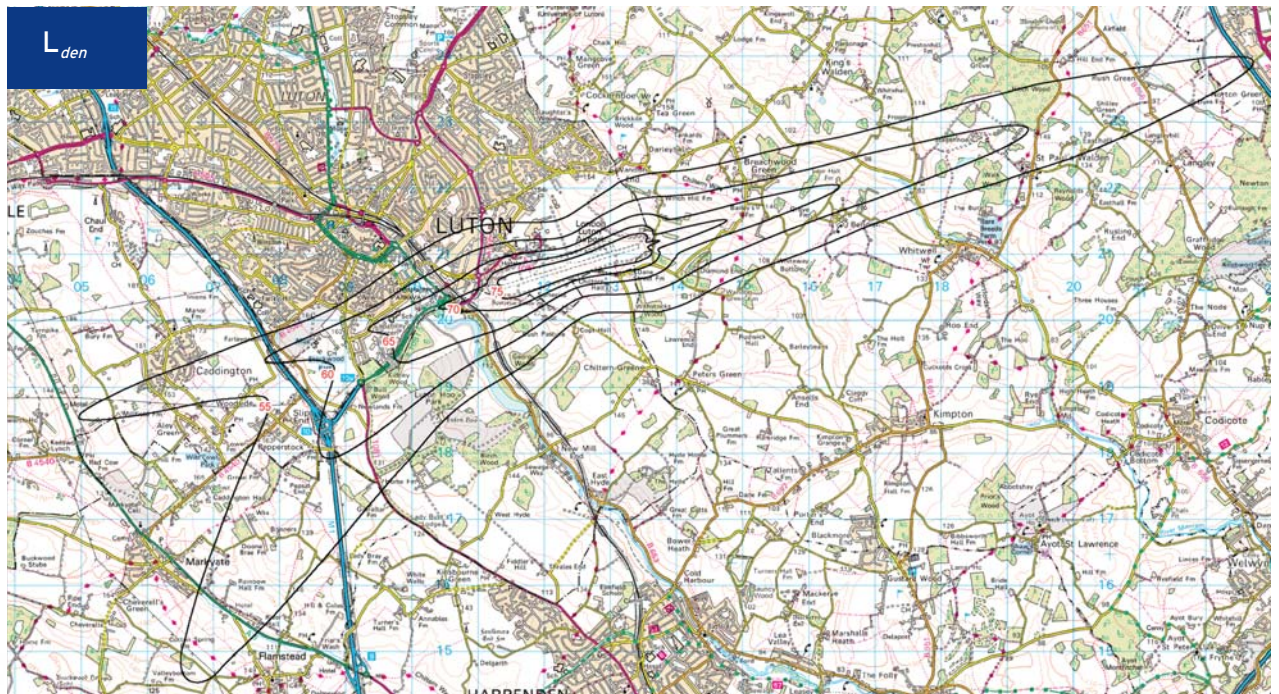

APPENDIX D. LONDON LUTON AIRPORT STRATEGIC NOISE MAPS

Noise Contour (dB)

Noise Contour (dB)

APPENDIX D. LONDON LUTON AIRPORT STRATEGIC NOISE MAPS

APPENDIX D. LONDON LUTON AIRPORT STRATEGIC NOISE MAPS