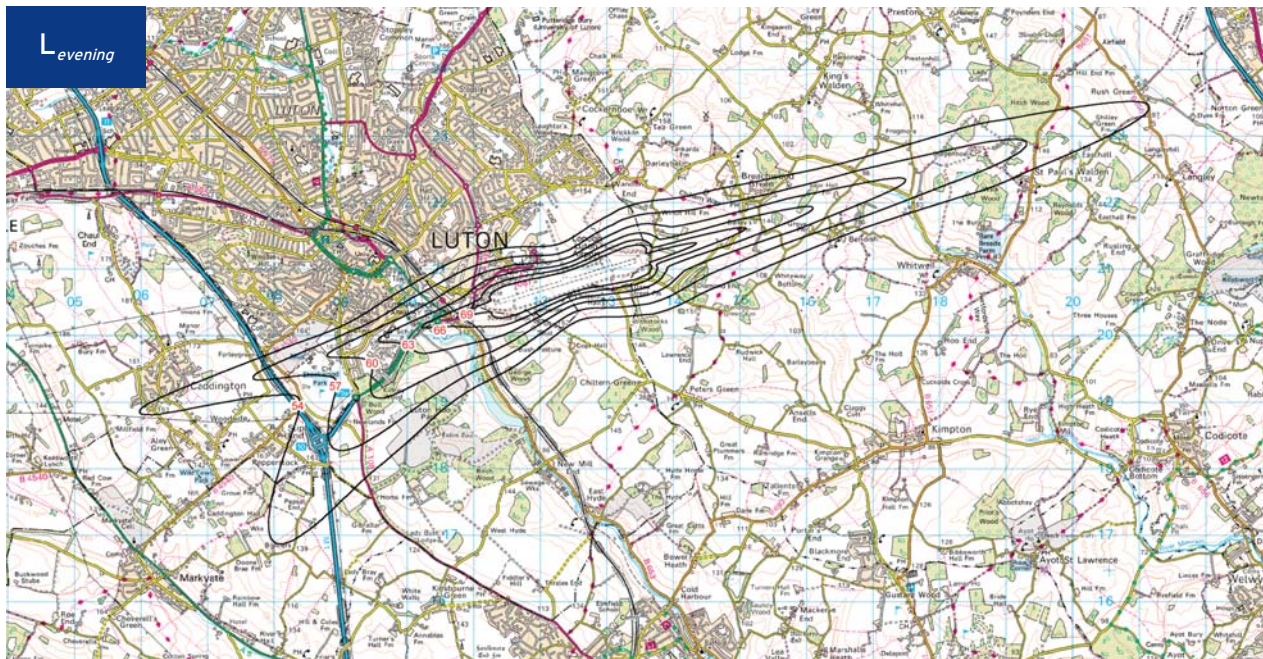

APPENDIX D. LONDON LUTON AIRPORT STRATEGIC NOISE MAPS

Noise Contour (dB)

Noise Contour (dB)

APPENDIX D. LONDON LUTON AIRPORT STRATEGIC NOISE MAPS

APPENDIX D. LONDON LUTON AIRPORT STRATEGIC NOISE MAPS