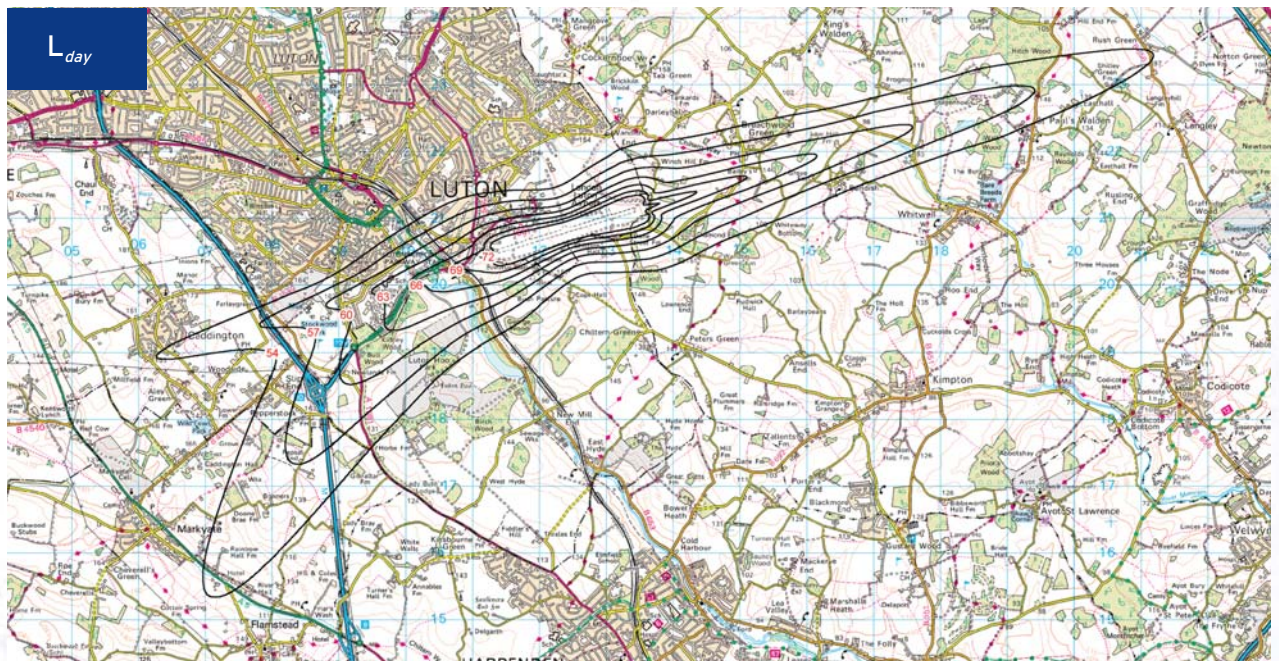

APPENDIX D. LONDON LUTON AIRPORT STRATEGIC NOISE MAPS

Noise Contour (dB)

Noise Contour (dB)

APPENDIX D. LONDON LUTON AIRPORT STRATEGIC NOISE MAPS

APPENDIX D. LONDON LUTON AIRPORT STRATEGIC NOISE MAPS