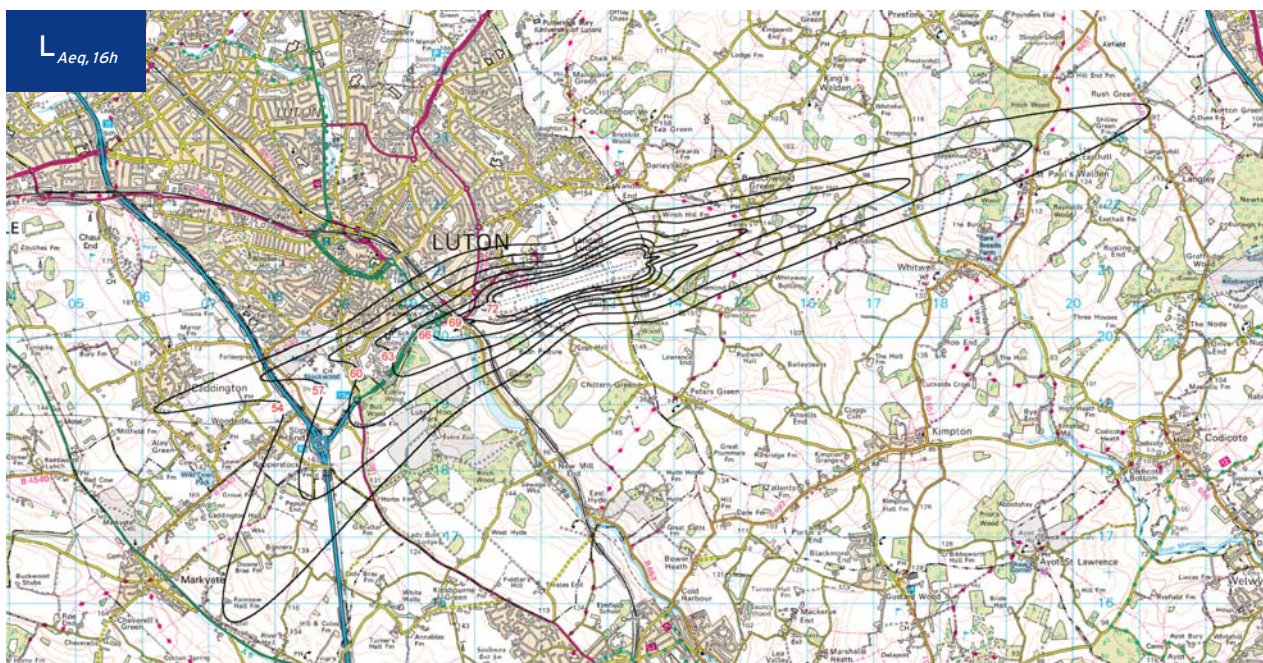

APPENDIX D. LONDON LUTON AIRPORT STRATEGIC NOISE MAPS

Noise Contour (dB)

Noise Contour (dB)

APPENDIX D. LONDON LUTON AIRPORT STRATEGIC NOISE MAPS

APPENDIX D. LONDON LUTON AIRPORT STRATEGIC NOISE MAPS